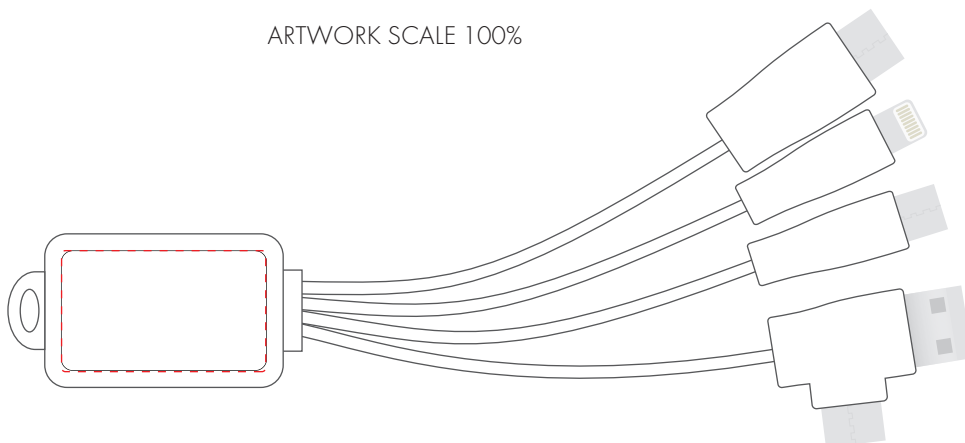

Your Ref:

Quantity:

Product Code: ZP1059

Our Ref:

Version: 1

Product Colour: WHITE

**PRINTING CONCERNS:**

We stock this item in the following colours

**PANTONE REFERENCE(S)**

Full Colour Doming

ARTWORK SCALE 100%

ARTWORK SCALE 100%

Max print area: 27mm x 16mm

Product Image for visualisation  
- colours may vary

The dashed line is to demonstrate print area and will not appear on your printed item